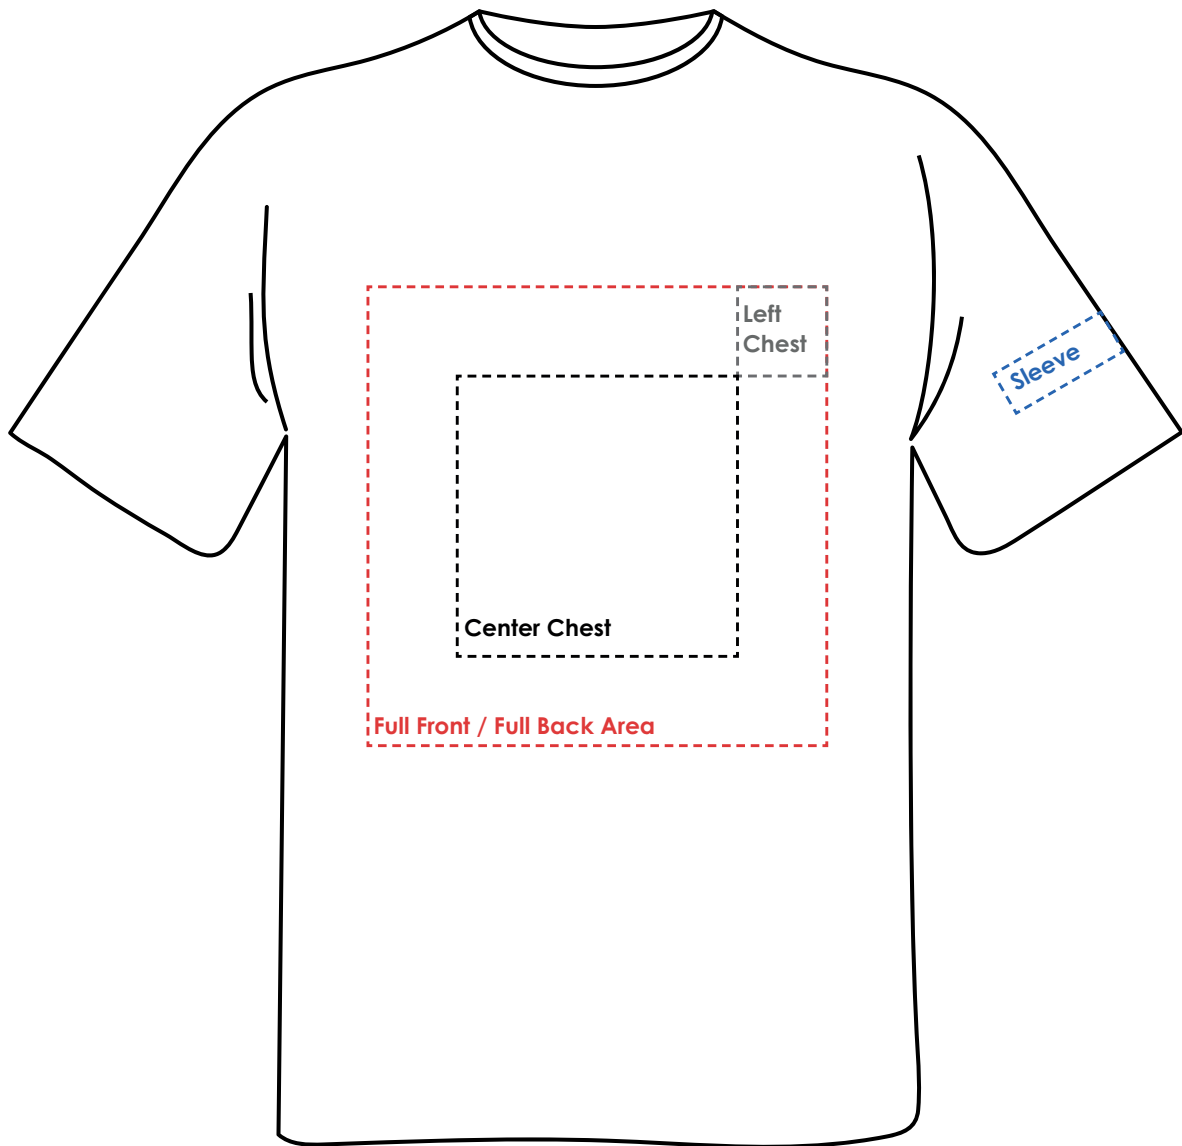

### SIZE GUIDE FOR YOUR DESIGN.

Colours to incorporate into your design are Black Red and Silver/Grey.  
Sizes below are a guide to get started on your design.

Full Front Full Back area: 12.5" wide x 14" tall (32cm x 36cm)

Center Chest: 4" wide x 6" tall (10cm x 14cm)

Left Chest Area: 4.5" wide x 4.5" tall (12cm x 12cm)

Sleeve: 4.5" wide x 2.5" tall (12cm x 6cm)

**YOUR  
DESIGN  
HERE**

**YOUR  
DESIGN  
HERE**