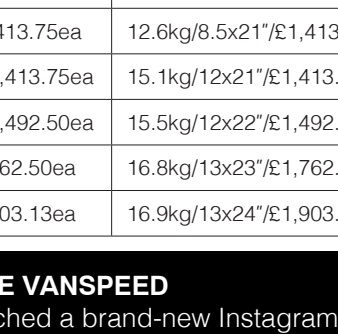

MUNICH GTR
Anniversary Gold
Wolfrace 71 Forged
MADE IN GB

MUNICH GTR
Anniversary Gold
Wolfrace 71 Forged
MADE IN GB