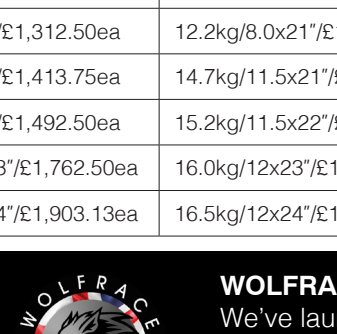

MUNICH GTR
Anniversary Gold
Wolfrace 71 Forged
MADE IN GB

MUNICH GTR
Anniversary Gold
Wolfrace 71 Forged
MADE IN GB