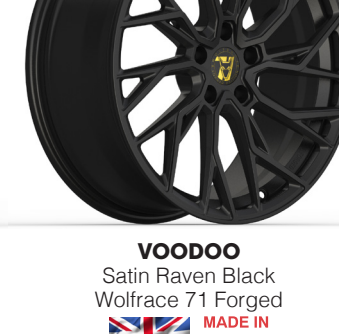

MUNICH GTR
Urban Chrome Polished
Wolfrace 71 Forged
MADE IN GB