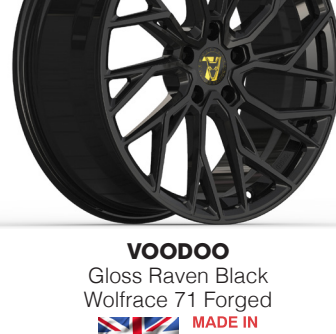

MUNICH GTR
Urban Chrome Polished
Wolfrace 71 Forged
MADE IN GB