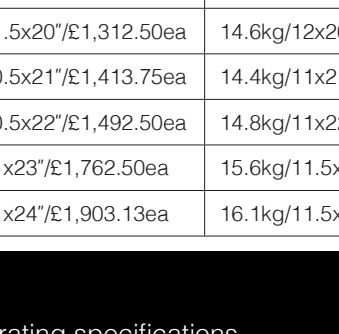

MUNICH GTR
Anniversary Gold
Wolfrace 71 Forged
MADE IN GB

MUNICH GTR
Anniversary Gold
Wolfrace 71 Forged
MADE IN GB