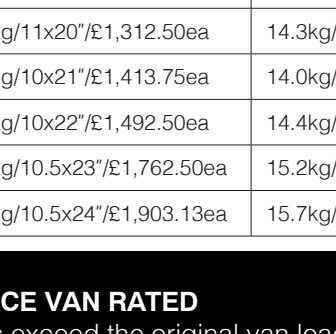

MUNICH GTR
Anniversary Gold
Wolfrace 71 Forged
MADE IN GB

MUNICH GTR
Anniversary Gold
Wolfrace 71 Forged
MADE IN GB