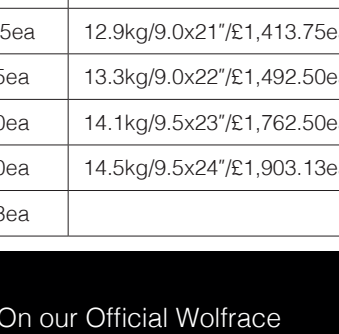

MUNICH GTR
Anniversary Gold
Wolfrace 71 Forged
MADE IN GB