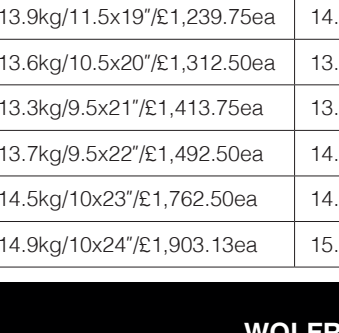

MATRIX
Urban Chrome Polished
Wolfrace 71 Forged
MADE IN GB

MATRIX
Anniversary Gold
Wolfrace 71 Forged
MADE IN GB