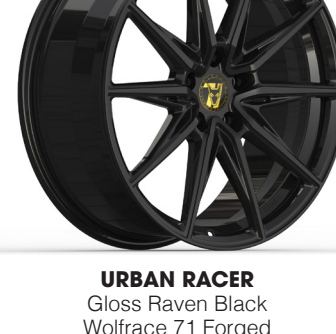

MUNICH GTR
Titanium Polished
Wolfrace 71 Forged
MADE IN GB