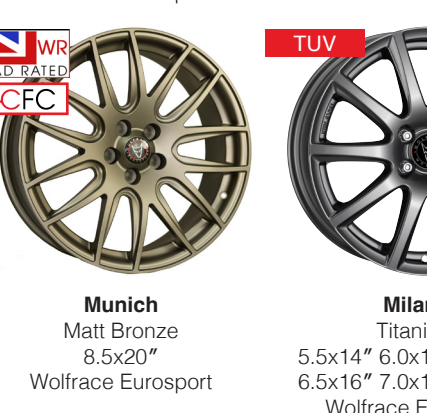

Matrix
Titanium Polished
8.5x18\"/>

**Wolfrace 71
Black Edition**

Vermont
Gloss Black / Polished Face & Lip
8.5x20\"/>

Munich GTR
Gloss Raven Black Polished
8.5x18\"/>

Matrix Black Edition
Gloss Raven Black
8.5x18\"/>

Vermont
Matt Black / Silver Rivets
8.5x18\"/>

Munich GTR
Urban Chrome Polished
8.5x18\"/>

Munich Black Edition
Gloss Raven Black
8.5x18\"/>

Explore
Matt Black / Black Rivets
8.0x18\"/>

Munich GTR
Gloss Raven Black
8.5x18\"/>

Wolfrace Wheels
Premium economy wheels 16"-20"

Classic
Silver / Polished Lip 8.5x18" Wolfrace Eurosport

California
Gloss Black / Polished 8.0x18" Wolfrace Wheels

Origin
Gloss Black / Polished 8.0x18" Wolfrace Wheels

Turismo
Gloss Black / Polished 8.5x18" Wolfrace Wheels

Turismo
Gloss Black Multi Drill Only 8.5x18" Wolfrace Wheels

ADSV
Gloss Black / Polished 8.0x18" Wolfrace Wheels

Bayern
Gloss Black 7.5x17" Wolfrace Wheels