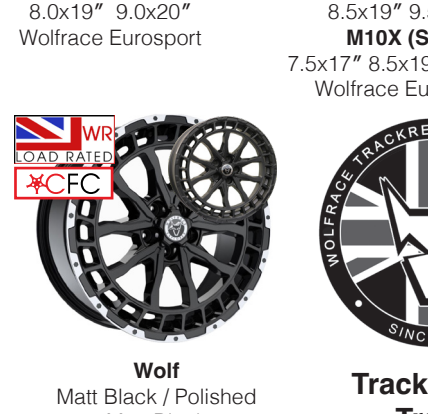

Vermont
Matt Black / Silver Rivets
8.5x18\"/>

Munich GTR
Urban Chrome Polished
8.5x18\"/>

Munich Black Edition
Gloss Raven Black
8.5x18\"/>

Explore
Matt Black / Black Rivets
8.0x18\"/>

Munich GTR
Gloss Raven Black
8.5x18\"/>

Munich Black Edition
Gloss Raven Black
8.5x18\"/>

Wolf
Gloss Black / Polished
8.5x20\"/>

Talon
Gloss Raven Black Polished
8.5x18\"/>

Urban Racer Black Edition
Gloss Raven Black
8.5x18\"/>

Wolf
Matt Black / Polished
8.0x18\"/>

Talon
Gloss Raven Black
8.5x18\"/>

Voodoo Black Edition
Gloss Raven Black
8.5x18\"/>

**TrackReady®
Track**

Key CFC Complete Fitment Coverage Custom Drilling Load Rated 820kg-1350kg Ford Transit Only 5 year warranty where indicated applies to non-polished wheels

Wolfrace Wheels
Premium economy wheels 16"-20"

Classic
Silver / Polished Lip 8.5x18" Wolfrace Eurosport

California
Gloss Black / Polished 8.0x18" Wolfrace Wheels

Origin
Gloss Black / Polished 8.0x18" Wolfrace Wheels