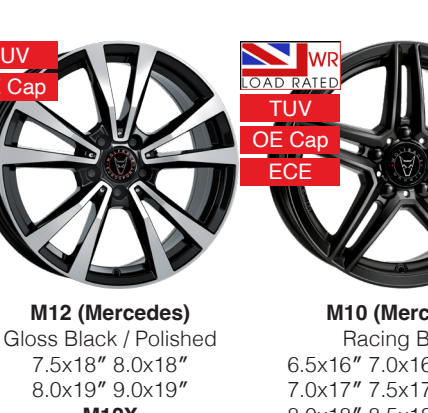

Munich Black Edition
Gloss Raven Black
8.5x18\"/>

Wolf
Gloss Black / Polished
8.5x20\"/>

Talon
Gloss Raven Black Polished
8.5x18\"/>

Urban Racer Black Edition
Gloss Raven Black
8.5x18\"/>

Wolf
Matt Black / Polished
8.0x18\"/>

Wolfrace Wheels
Premium economy wheels 16"-20"

Classic
Silver / Polished Lip 8.5x18" Wolfrace Eurosport

California
Gloss Black / Polished 8.0x18" Wolfrace Wheels

Origin
Gloss Black / Polished 8.0x18" Wolfrace Wheels