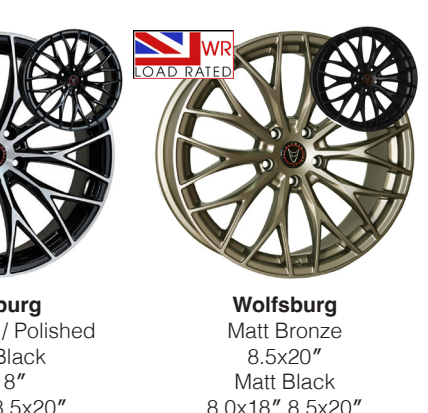

Sahara
Matt Black / Black Rivets
8.5x17\"/>