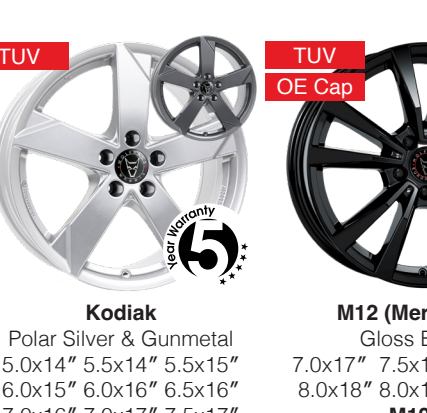

Explore
Matt Black / Black Rivets
8.0x18\"/>