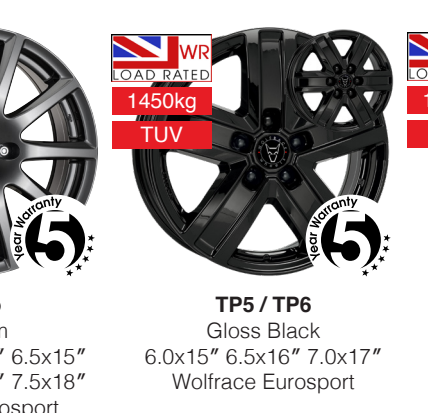

Wolf
Gloss Black / Polished
8.5x20\"/>