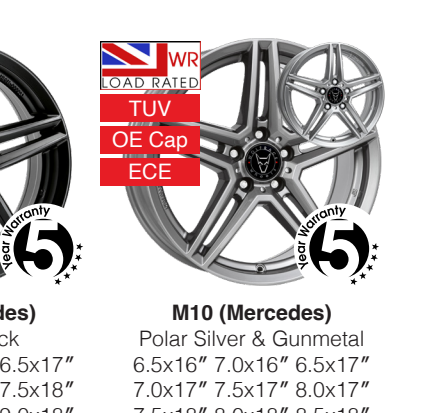

**TrackReady®
Track**

Key CFC Complete Fitment Coverage Custom Drilling Load Rated 820kg-1350kg Ford Transit Only 5 year warranty where indicated applies to non-polished wheels