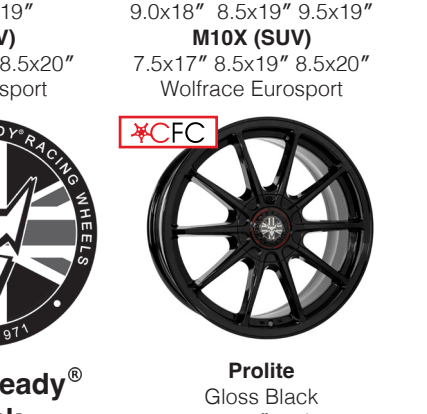

Vermont
Matt Black / Silver Rivets
8.5x18\"/>

Munich GTR
Urban Chrome Polished
8.5x18\"/>

Munich Black Edition
Gloss Raven Black
8.5x18\"/>

Explore
Matt Black / Black Rivets
8.0x18\"/>

Munich GTR
Gloss Raven Black
8.5x18\"/>

Munich Black Edition
Gloss Raven Black
8.5x18\"/>

Wolf
Gloss Black / Polished
8.5x20\"/>

Talon
Gloss Raven Black Polished
8.5x18\"/>

Urban Racer Black Edition
Gloss Raven Black
8.5x18\"/>

Wolf
Matt Black / Polished
8.0x18\"/>

Talon
Gloss Raven Black
8.5x18\"/>

Voodoo Black Edition
Gloss Raven Black
8.5x18\"/>

**TrackReady®
Track**

Key CFC Complete Fitment Coverage Custom Drilling Load Rated 820kg-1350kg Ford Transit Only 5 year warranty where indicated applies to non-polished wheels