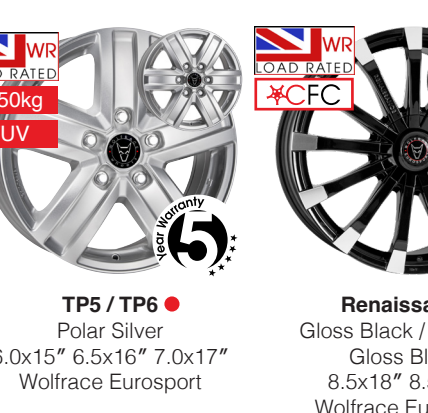

Munich Black Edition
Gloss Raven Black
8.5x18\"/>

Wolf
Gloss Black / Polished
8.5x20\"/>

Talon
Gloss Raven Black Polished
8.5x18\"/>

Urban Racer Black Edition
Gloss Raven Black
8.5x18\"/>

Wolf
Matt Black / Polished
8.0x18\"/>

Wolfrace Wheels
Premium economy wheels 16"-20"

Classic
Silver / Polished Lip 8.5x18" Wolfrace Eurosport

California
Gloss Black / Polished 8.0x18" Wolfrace Wheels

Origin
Gloss Black / Polished 8.0x18" Wolfrace Wheels