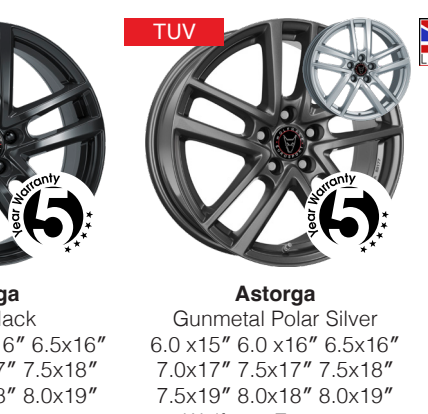

Matrix
Titanium Polished
8.5x18\"/>

**Wolfrace 71
Black Edition**

Vermont
Gloss Black / Polished Face & Lip
8.5x20\"/>

Munich GTR
Gloss Raven Black Polished
8.5x18\"/>

Matrix Black Edition
Gloss Raven Black
8.5x18\"/>