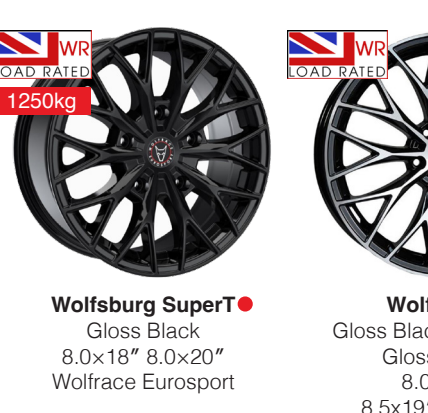

Sahara
Gloss Black / Polished
8.5x18\"/>