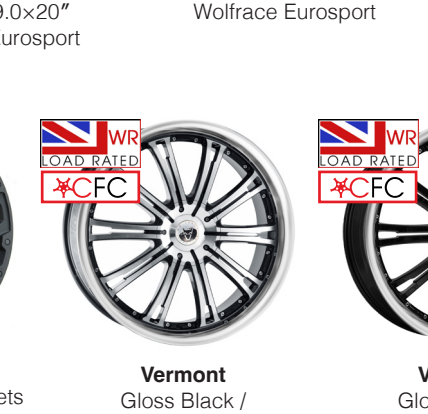

Sahara
Matt Black / Black Rivets
8.5x17\"/>