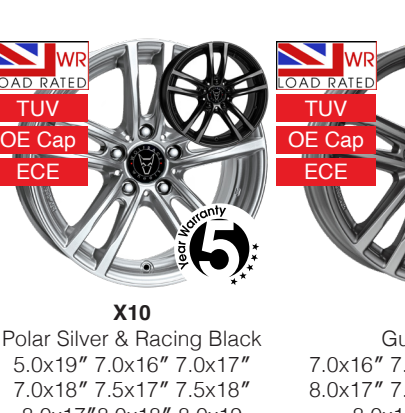

**Wolfrace 71
Luxury**

Urban Racer
Gloss Raven Black Polished
8.5x18\"/>

**Wolfrace Explorer
Off Road**

Matrix
Gloss Raven Black
8.5x18\"/>

Urban Racer
Gloss Raven Black
8.5x18\"/>

Amazon
Gloss Black / Polished
9.0x20\"/>

Wolfrace Wheels
Premium economy wheels 16"-20"

Classic
Silver / Polished Lip 8.5x18" Wolfrace Eurosport

California
Gloss Black / Polished 8.0x18" Wolfrace Wheels

Origin
Gloss Black / Polished 8.0x18" Wolfrace Wheels

Turismo
Gloss Black / Polished 8.5x18" Wolfrace Wheels

Turismo
Gloss Black Multi Drill Only 8.5x18" Wolfrace Wheels

ADSV
Gloss Black / Polished 8.0x18" Wolfrace Wheels

Bayern
Gloss Black 7.5x17" Wolfrace Wheels