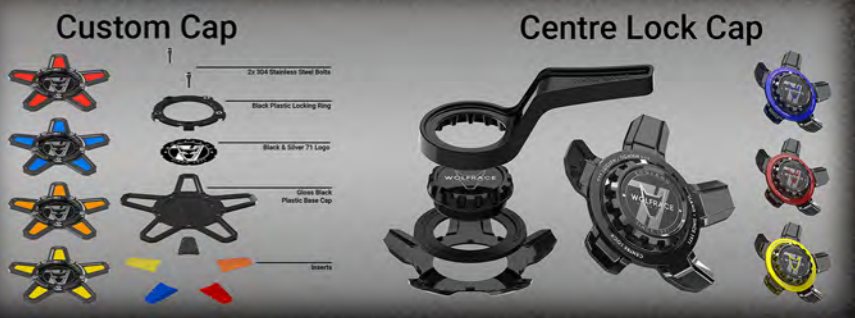

WOLFRACE 71 LUXURY

Our Luxury wheel range. From 18" Up to 23"
Featuring premium customisable centre caps.

All Popular 5 Stud Fitments

Exclusive 6x120 Fitment

Gloss Raven Black | Racing Bronze
8.5x18" | 8.5x19" | 8.5x20" | 9.5x20"
900kg Load Rating

Gloss Raven Black
8.5x18" | 9.0x20"
900kg Load Rating

Gloss Raven Black
7.5x18" | 8.5x20"
1050kg Load Rating

Gloss Raven Black | Gloss Black & Polished
Racing Carbon | Racing Bronze
7.5x18" | 8.5x20" | 1250kg Load Rating
*Also Available in 6x130 Fitment

Gloss Raven Black
Gloss Raven Black & Polished
7.5x18" | 8.5x20"
1050kg Load Rating

Gloss Raven Black
7.5x18" | 8.5x20"
900kg Load Rating

Gloss Raven Black
Gloss Raven Black & Polished
9.0x20" | 9.5x22"
1050kg Load Rating
Fusion Forged | Centre Lock Cap
All Popular 5 & 6 Stud Fitments

Gloss Raven Black
Gloss Raven Black & Polished
8.5x19" | 8.5x20"
1050kg Load Rating
Fusion Forged | Centre Lock Cap
All Popular 5 Stud Fitments

Gloss Raven Black
9.0x20" | 9.5x22"
1050kg Load Rating
Fusion Forged | Centre Lock Cap
All Popular 5 Stud Fitments

Gloss Raven Black
Gloss Raven Black & Polished
9.0x20" | 10x20" | 9.0x22"
9.5x22" | 10.5x22" | 10x23"
1050kg Load Rating
Fusion Forged | Centre Lock Cap
All Popular 5 Stud Fitments